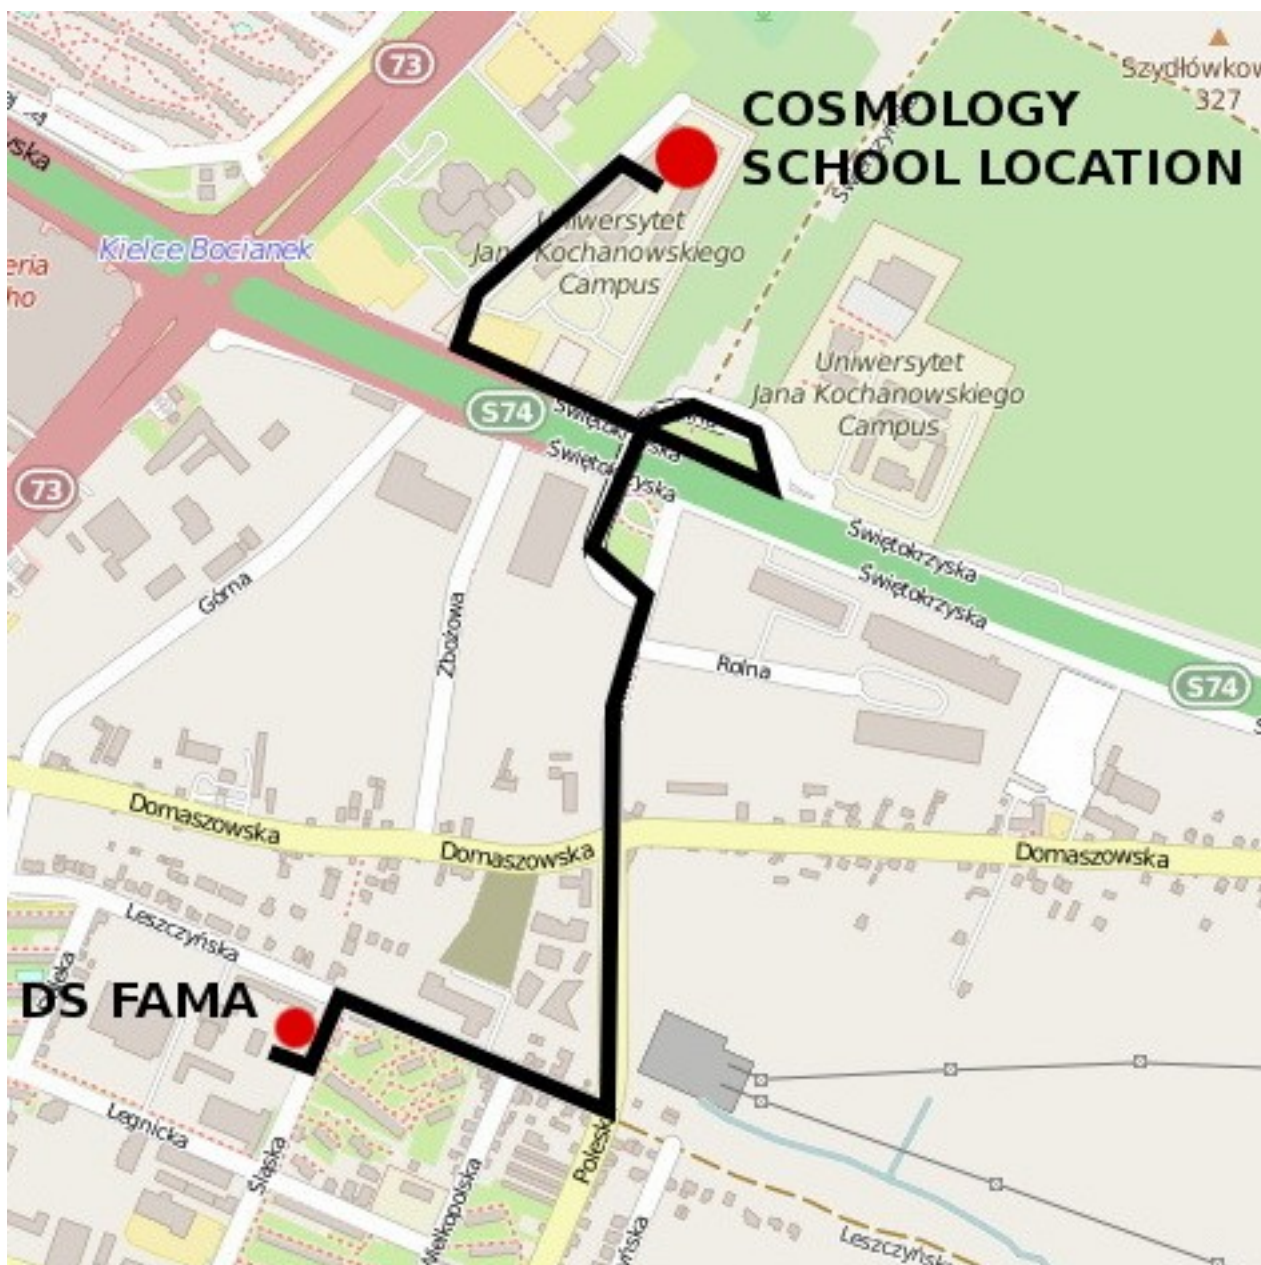

Cosmology School: DS FAMA (student hostel) information

1. Webpage with useful informations: http://www.ujk.edu.pl/ds_fama.html (Polish version)
2. Address: ul. Śląska 13, Kielce
tel. 41 349 73 56
3. The shortest route from the hostel to the Cosmology School location :

4. FAMA Hostel, the main entrance:

5. FAMA (building location)

6. Useful GPS coordinates.

FAMA: access to the main entrance, from Śląska street:

50 52 22 N 20 39 07 E

The Cosmology School location (The Faculty of Mathematics and Natural Science, 'G' Building):

50 52 54 N 20 39 27 E

7. City map: railway station, DS Fama, Cosmology School location.

8. Recommended bus lines. Site: <http://sip.ztm.kielce.pl/Default.aspx?lang=EN>
(polish site: <http://sip.ztm.kielce.pl/>).

- From railway station (bus stop 'Czarnowska' no. 79) to 'Sandomierska' (stop no. 17): bus routes **14, 43**
- from 'Sandomierska/Śląska' (bus stop no. 425) to railway station (bus stop 'Żelazna PKP' no. 118): bus routes **14, 43**