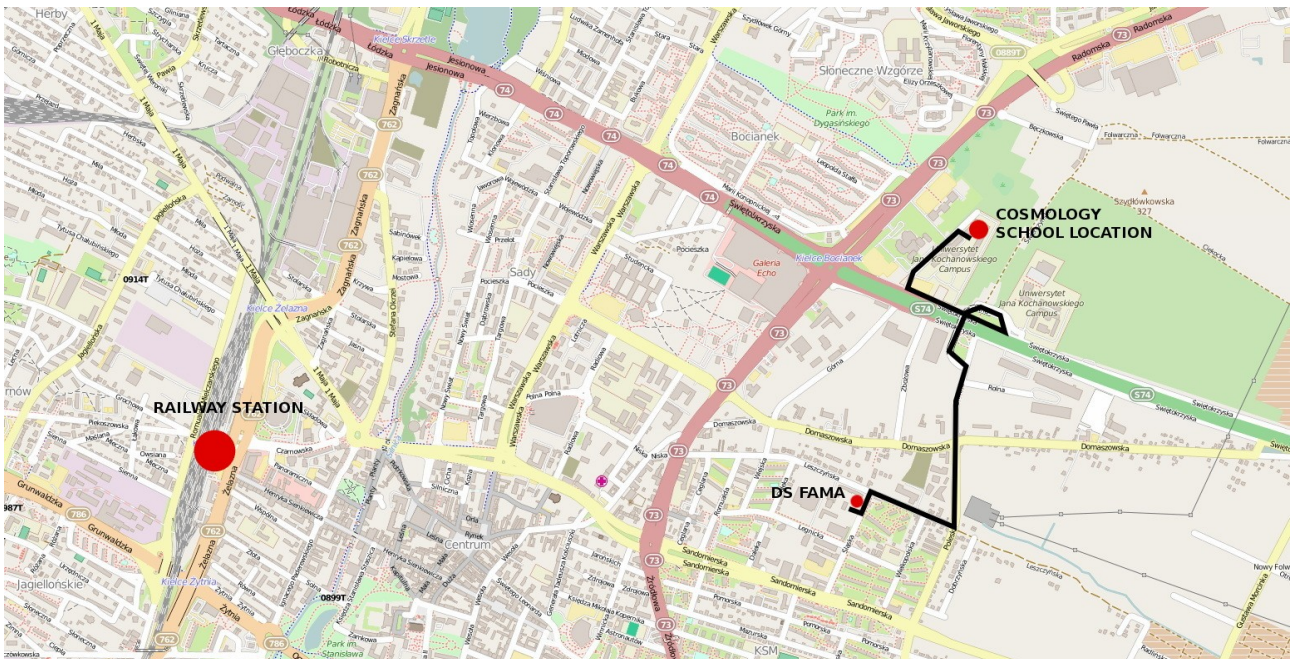

4. FAMA Hostel, the main entrance:

5. FAMA (building location)

6. Useful GPS coordinates.

FAMA: access to the main entrance, from Śląska street:

50 52 22 N 20 39 07 E

The Cosmology School location (The Faculty of Mathematics and Natural Science, 'G' Building):

50 52 54 N 20 39 27 E

7. City map: railway station, DS Fama, Cosmology School location.

8. Recommended bus lines. Site: <http://sip.ztm.kielce.pl/Default.aspx?lang=EN>
(polish site: <http://sip.ztm.kielce.pl/>).

- From railway station (bus stop 'Czarnowska' no. 79) to 'Sandomierska' (stop no. 17): bus routes **14, 43**
- from 'Sandomierska/Śląska' (bus stop no. 425) to railway station (bus stop 'Żelazna PKP' no. 118): bus routes **14, 43**